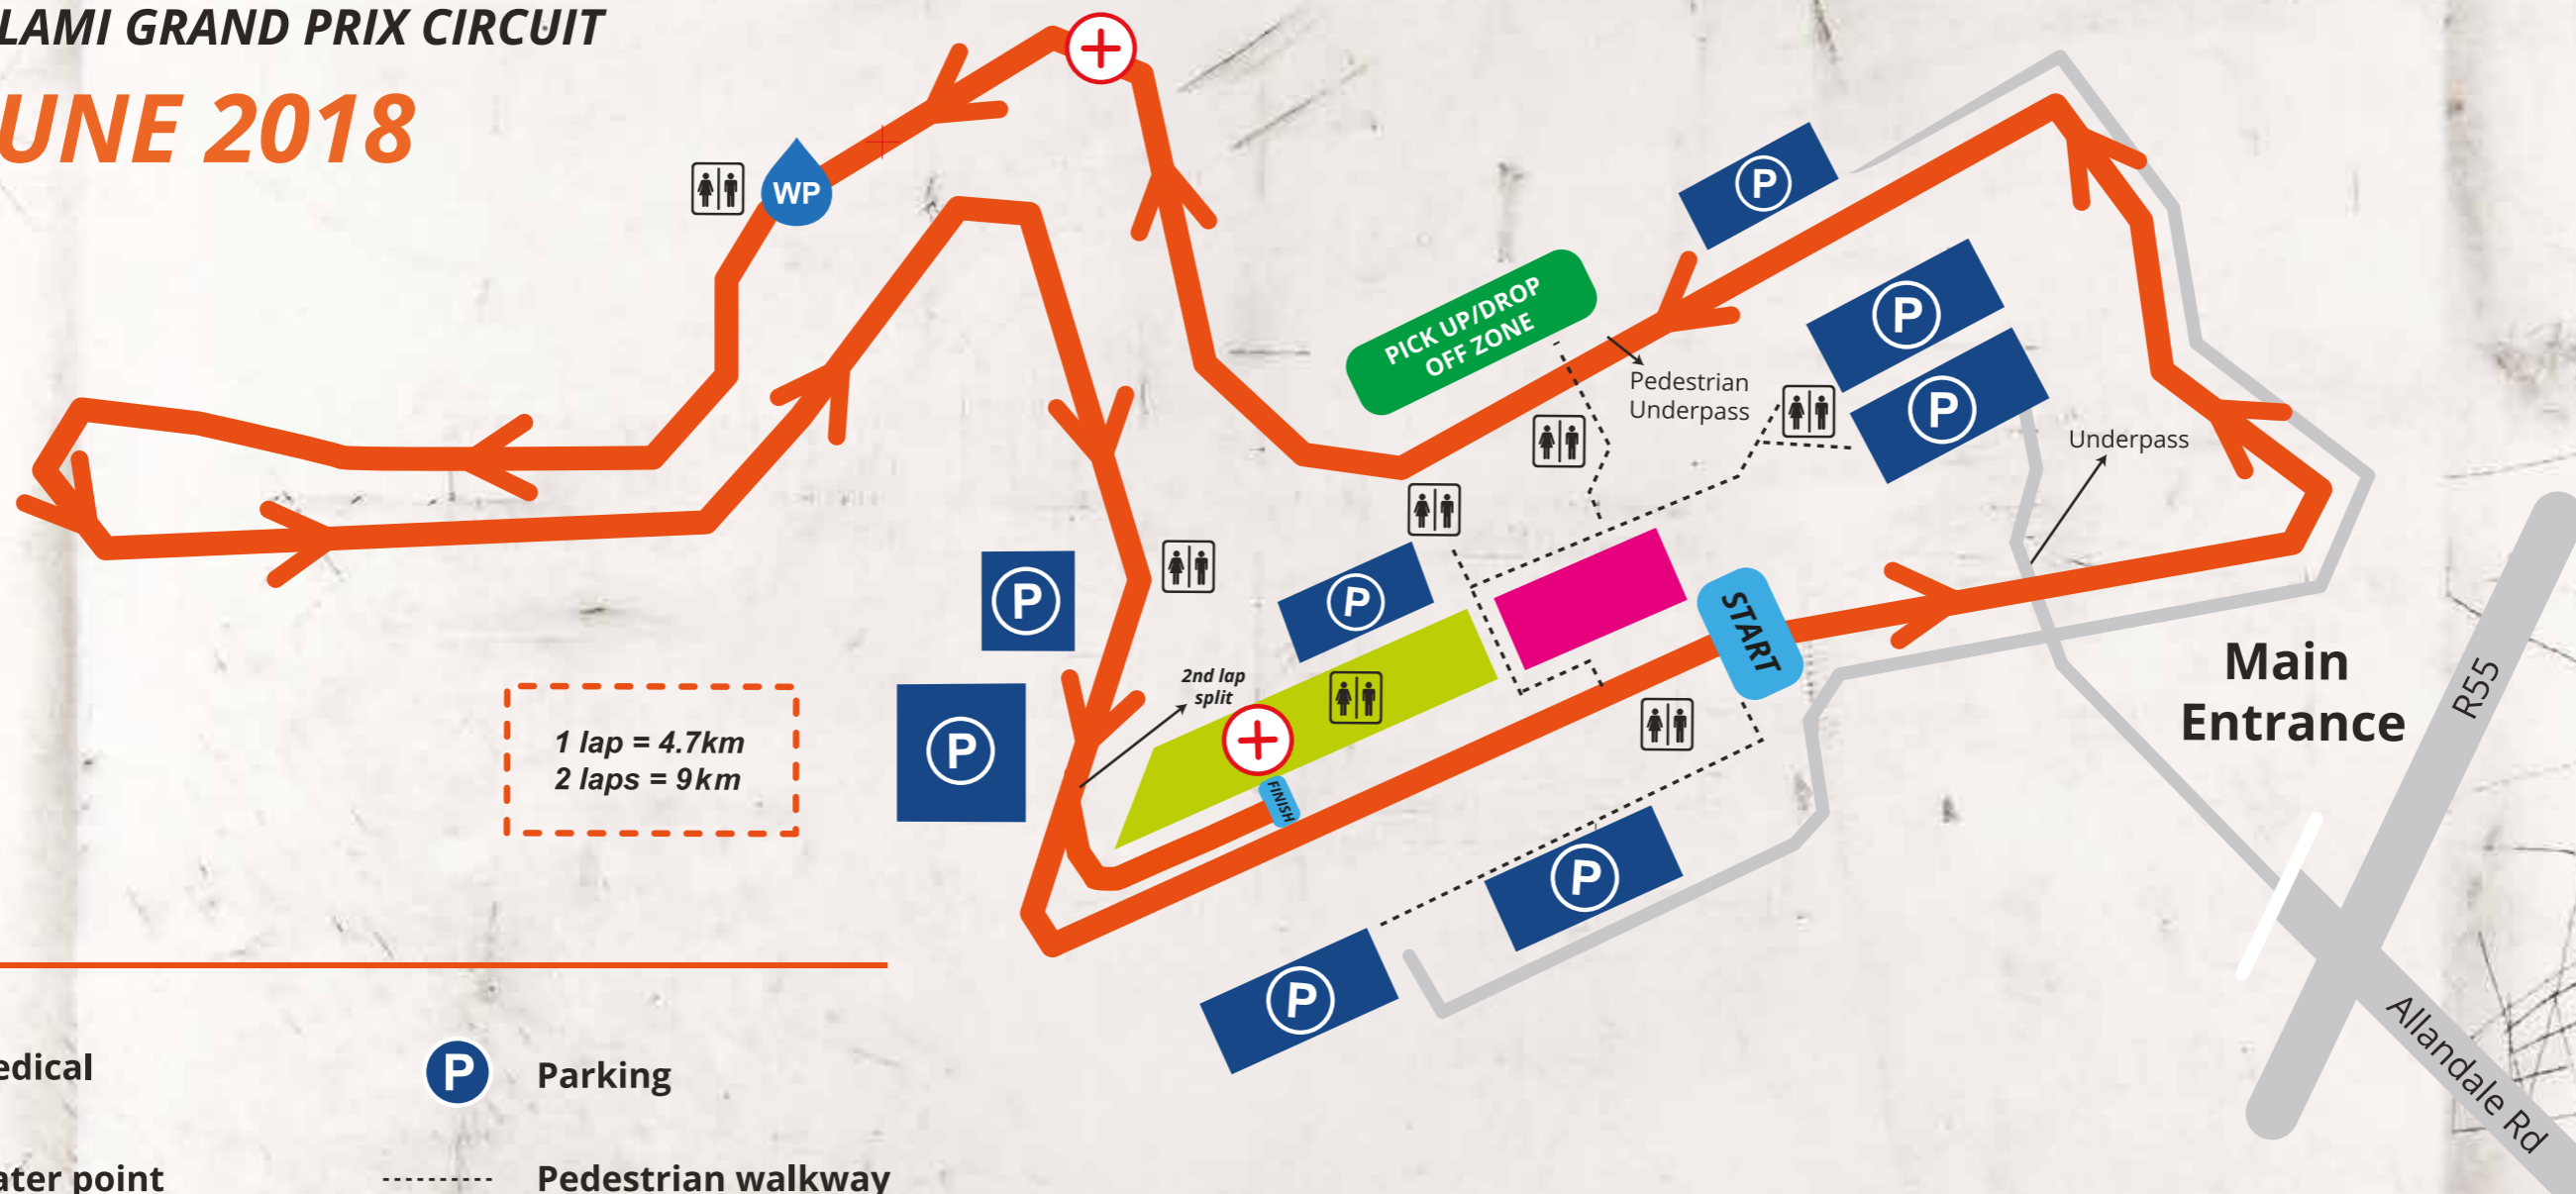

DISCOVERY / 947 RHYTHM RUN

KYALAMI GRAND PRIX CIRCUIT

2 JUNE 2018

1 lap = 4.7km
2 laps = 9km

- Medical
- Water point
- Pick up/Drop off zone
- Bathrooms
- Parking
- Pedestrian walkway
- Afterparty
- Bag drop off
- Freshen-up area
- Food village