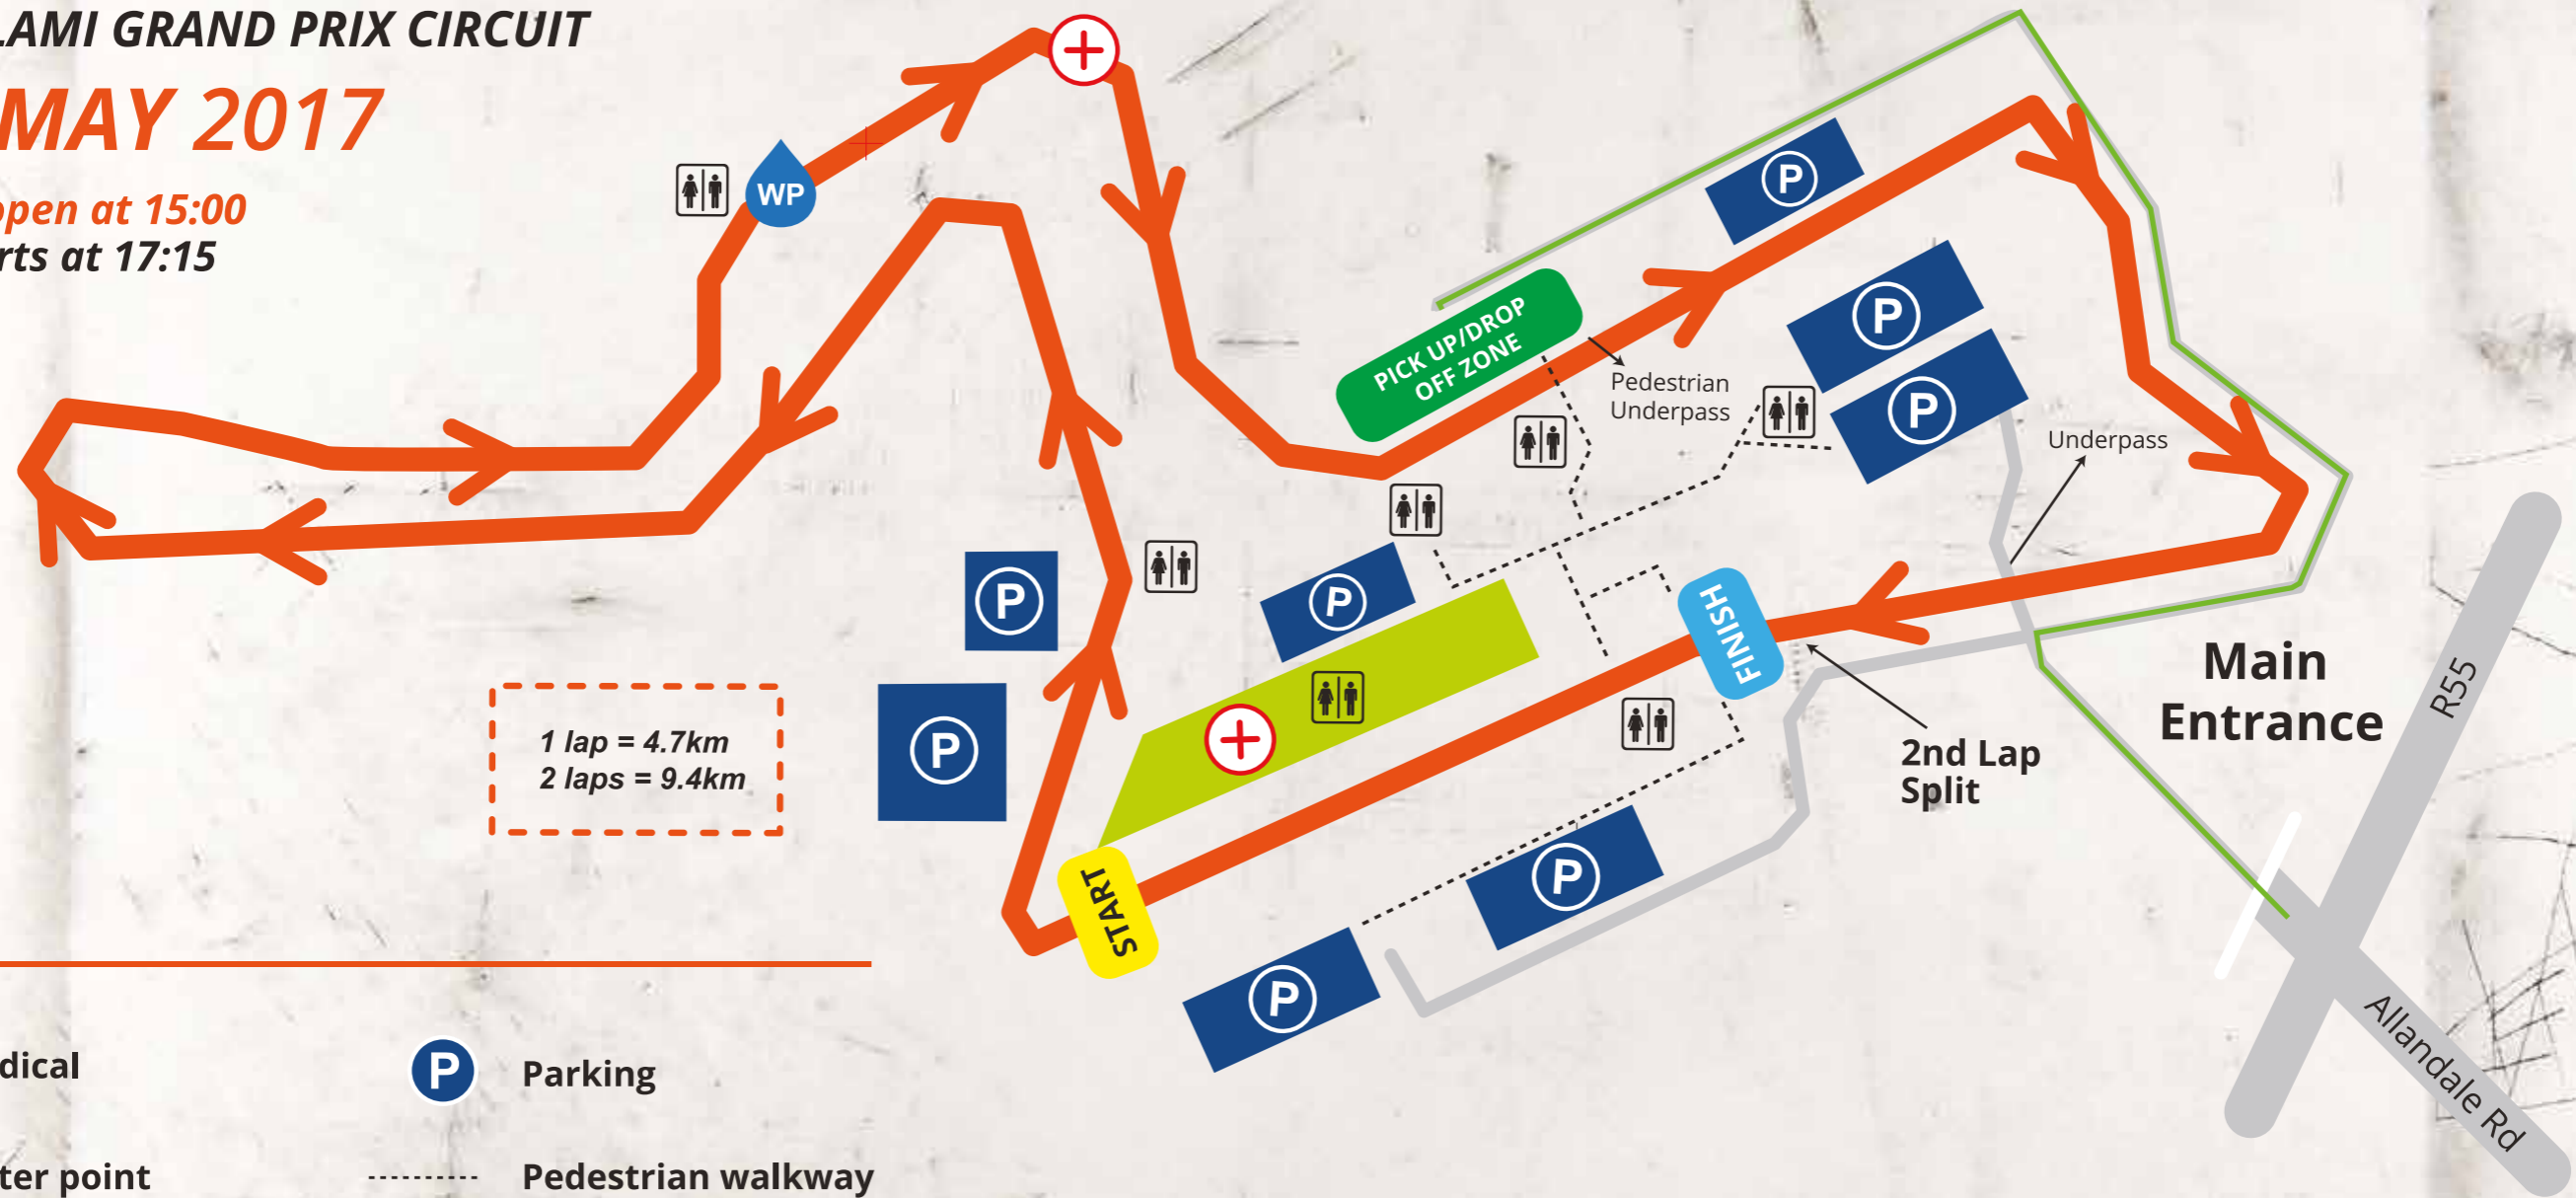

DISCOVERY / 947 RHYTHM RUN

KYALAMI GRAND PRIX CIRCUIT

20 MAY 2017

Gates open at 15:00
Run starts at 17:15

1 lap = 4.7km
2 laps = 9.4km

- Medical
- Parking
- Water point
- Pedestrian walkway
- Pick up/Drop off zone
- Afterparty
- Bag drop off
- Freshen-up area
- Food village
- Bathrooms